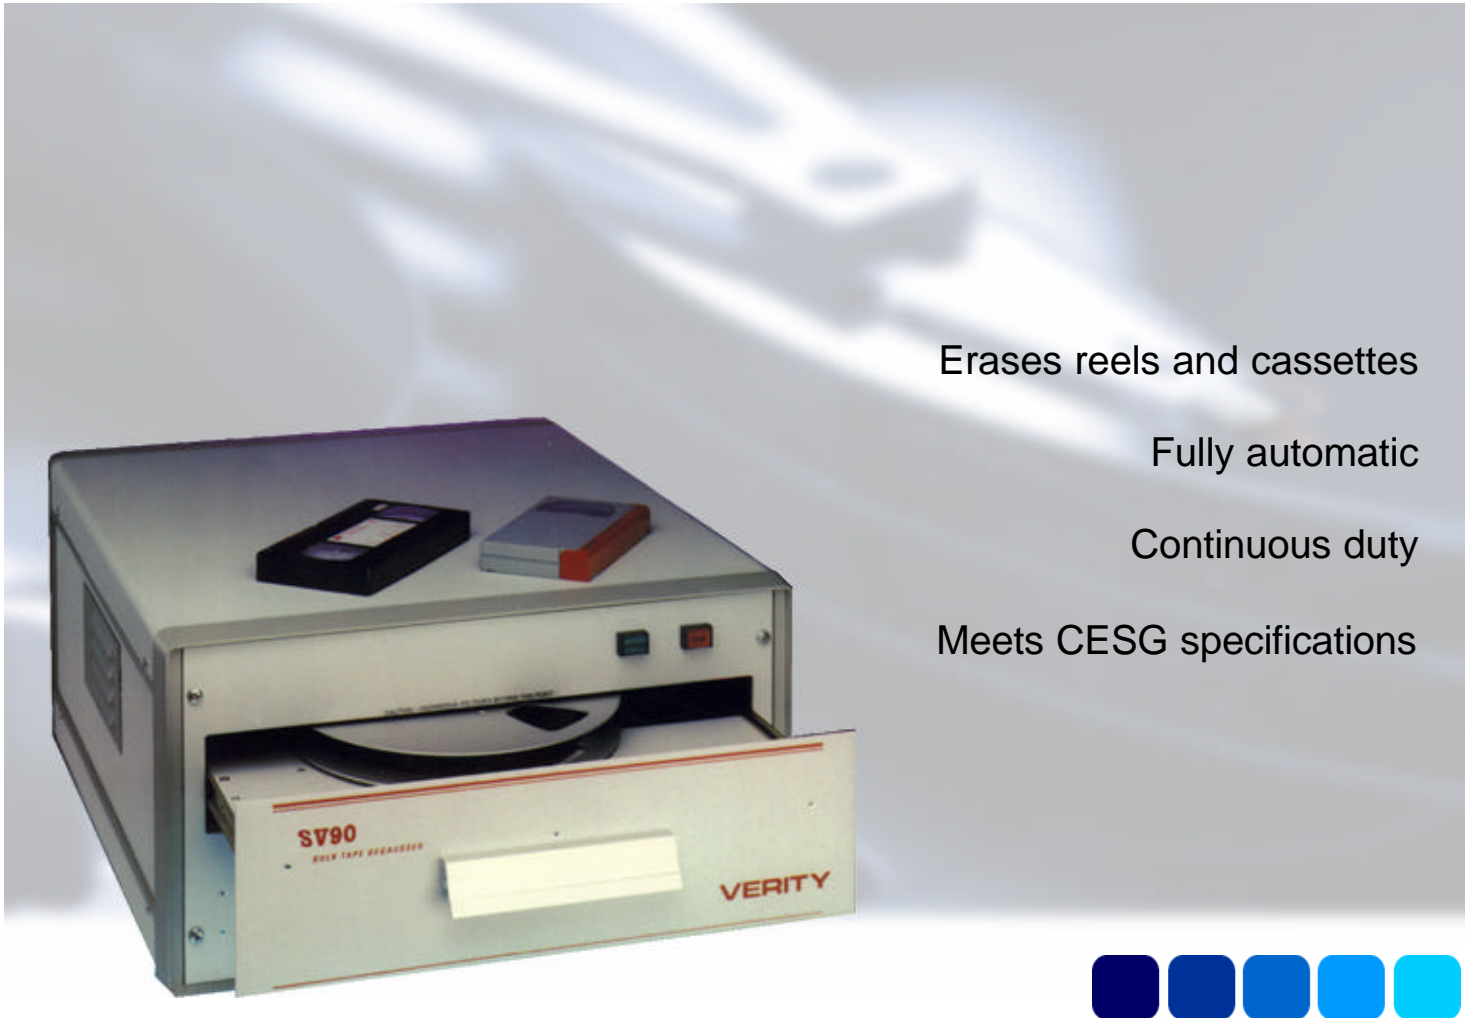

SV90

Erases reels and cassettes

Fully automatic

Continuous duty

Meets CESH specifications

The SV90 is able to perform automatic erasure of high-density magnetic media achieved by applying a highly focused magnetic field created by Verity Systems exclusive multi-axis, 'pole tip' design. The tapes or cassettes are placed in the draw compartment and rotated within the powerful 7000 Gauss field ensuring uniform and complete erasure.

The SV90 can cope with a range of media including tapes of up to 16 inches diameter. Up to fifty reels or two hundred cassettes can be efficiently and quietly erased per hour; the SV90 operates continuously and is quick, cool and efficient. The SV90 degausser is UK government approved to the CESH Degaussing Standard at the lower level. This means any magnetic media (holding restricted or less) may be regarded as not protectively marked after being degaussed.

Power Supply:

220 ~ 240V AC 50Hz
208/220V AC 60Hz

Current Rating:

9 amps typical

Erasure Depth:

-90db Oxide tape
-75db Metal tape

Degaussing Force:

7000 gauss

Duty Cycle:

Continuous

Dimensions (WxHxD):

20.5" x 11.1" x 27"
521mm x 282mm x 685mm

Weight:

77lbs (35kg)

Throughput:

Approx. 50 reels; 200 Beta cassettes per hour